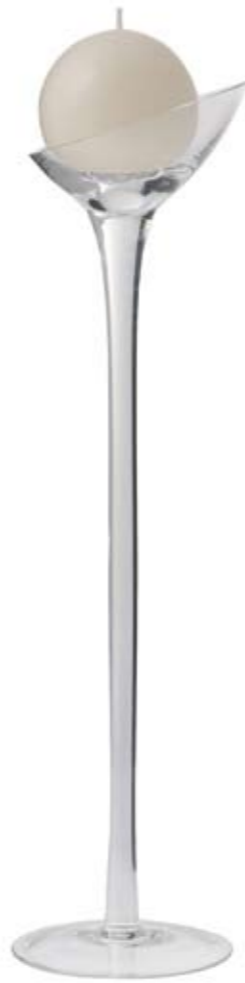

Red Fusion Ball Candleholder Pr (w/candles)
5300200910

Blue Fusion Ball Candleholder Pr (w/candles)
5300200912

ICE

perfection in clarity

ICE

Ice 12" Pillar Candleholder (w/candle)
5300200913

Ice 10" Pillar Candleholder (w/candle)
5300200914

Ice 8" Pillar Candleholder (w/candle)
5300200915

Ice 14" Ball Candleholder (w/candle)
5300200917

Ice Candle Bowl
5300200929

ICE

Ice 10" Dinner Candle Pr (w/candles)
5300200918

Ice Set of 3 Pillar Candleholders (w/candles)
5300200916

ICE

Ice Mixed Set of 6 Shot Glasses
5300200927

Ice Black/Blue/Amber/Green/Clear/Red T-Light Holder
5300200921 / 5300200919 / 5300200922 / 5300200923 / 5300200928 / 5300200920

*Also available in Lavender / 5300200930(not shown)

SPIRIT

spiral of energy

SPIRIT

Red & White Spirit Wine Glasses x 6
5300200901

Black & White Spirit Wine Glasses x 6
5300200902

SPIRIT

Red & White Spirit 10" Barrel Vase
5300200924

SPIRIT