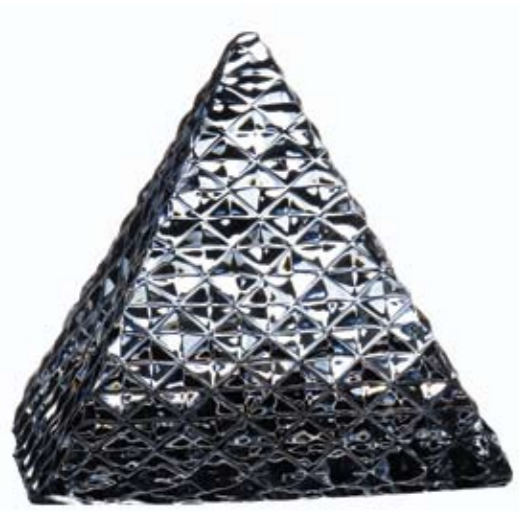

TYRONE CRYSTAL
OFFERS A
PREMIER
ENGRAVING
AND ARTWORK SERVICE

THE MAJORITY
OF OUR PRODUCTS ARE
ENGRAVABLE AND SUITABLE
FOR

CORPORATE LOGOS
SPORTING AWARDS

AND

GENERAL

PERSONALISATION

SEE OVERLEAF