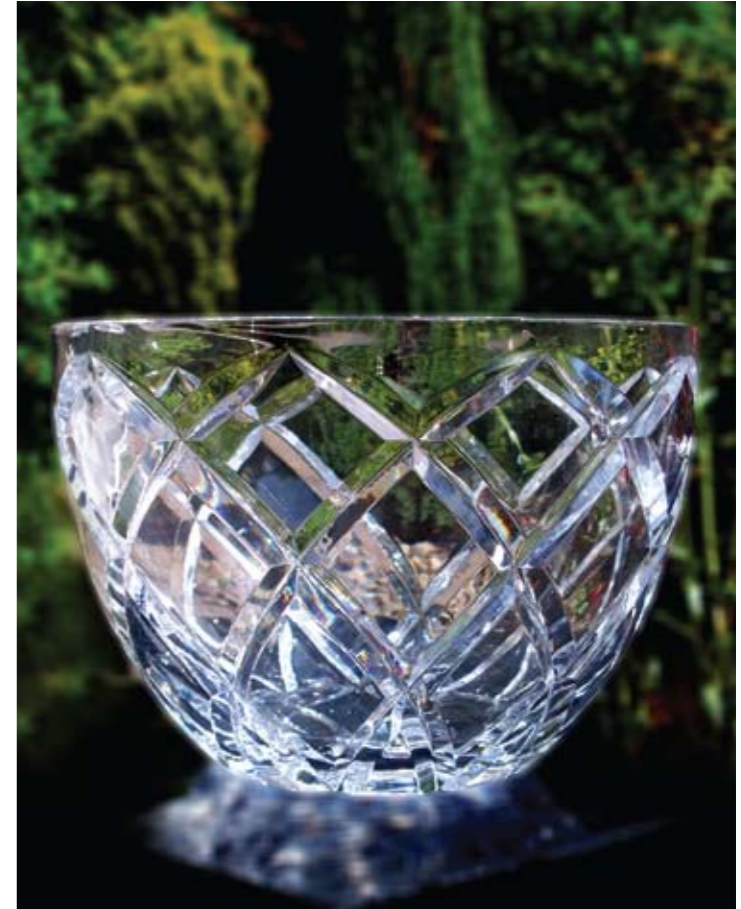

OPERA VASE 12"/V162
OPERA VASE 10"/V149
OPERA VASE 8"/V148

OPERA BOWL 8"/B137
OPERA BOWL 5"/B136

GLASSHOUSE CARAFE??
 GLASSHOUSE GOBLET??
 GLASSHOUSE HIGHBALL??
 GLASSHOUSE TUMBLER??

GLASSHOUSE VASE??
 GLASSHOUSE BOWL??

VOGUE BOWL 8"/B117
VOGUE BOWL 6"/B116
VOGUE BOWL 3"/B115

VOGUE GOBLET PAIR/VX001(2)
set of 4/VX001(4)
set of 6/VX001(6)

VOGUE WINE PAIR/VX002(2)
set of 4/VX002(4)
set of 6/VX002(6)
pair with wine/VX002(2)W
set of 4 with wine/VX002(4)W

"TRINITY SPIRAL" / LIMITED EDITION OF 100

The inspiration for Trinity Spiral came after a visit to Newgrange Chamber in Navan. Images from inside the chamber include the tri-spiral design which is probably the most famous Irish Megalithic symbol. The shape of the bowl mirrors the ancient symbol bringing it resolutely into the 21st century.